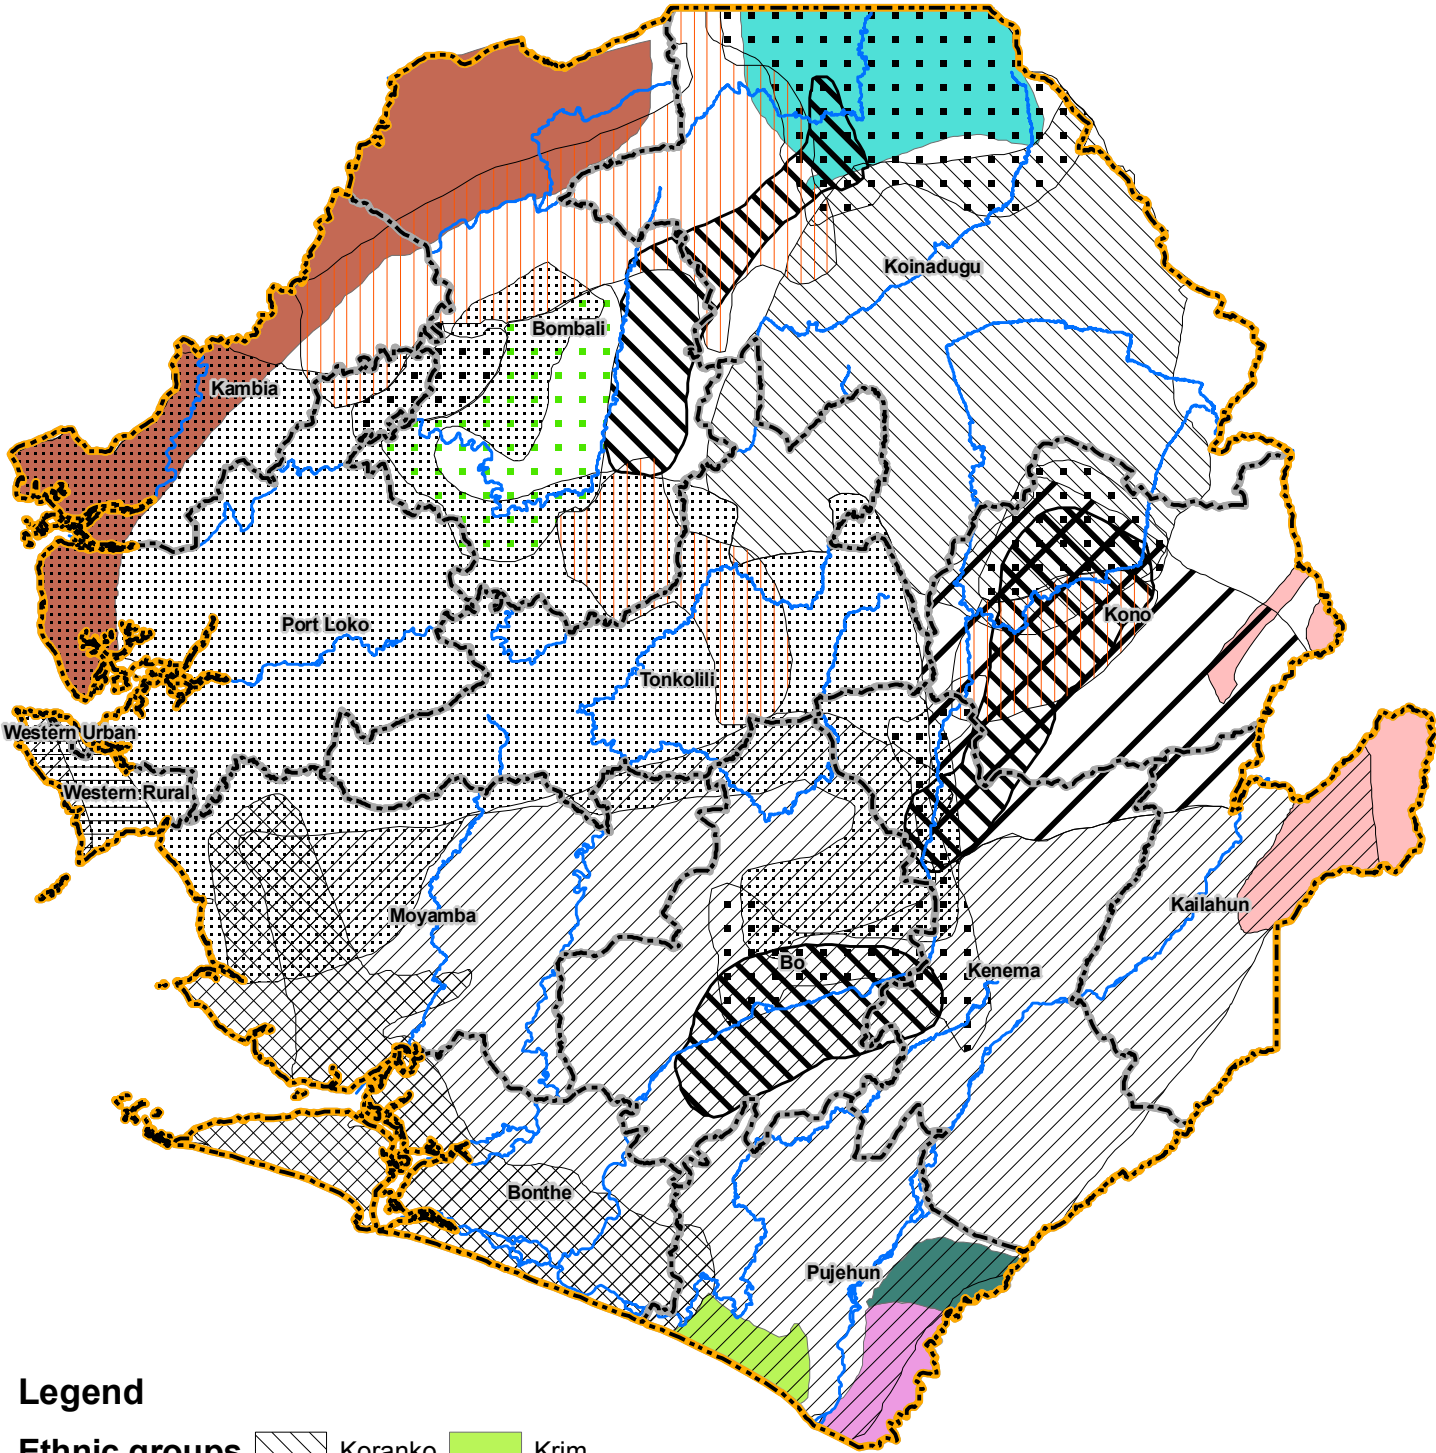

Ethnic Groups of Sierra Leone

Legend

Ethnic groups	Koranko	Krim
Tribe	Creole	Loko
Mende	Limba	Mandingo
Temne	Fula	Susu
Sherbro	Gola	Vai
Kono	Kissi	Yalunka
	Rivers	District boundary
		National boundary

This map has been produced by DACO / SLIS - Sierra Leone Information System

SLIS Map Code 02 16 Nov 2006